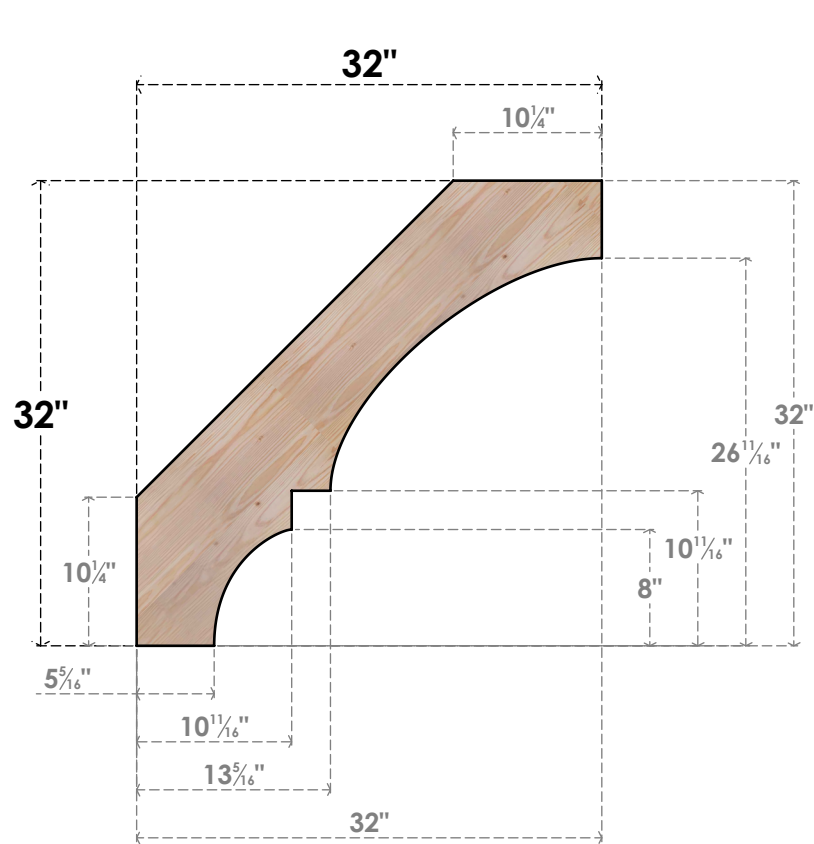

BRC06X32X32BOA00SDF

5 1/2"W X 32"D X 32"H BALBOA SMOOTH BRACE, DOUGLAS FIR

SIDE

FRONT

EKENA MILLWORK
 2300 WEST MAIN ST.
 CLARKSVILLE, TX 75426
 TOLL FREE: 866-607-0453
 WWW.EKENAMILLWORK.COM

NOTES

1. INSTALLATION TO BE COMPLETED IN ACCORDANCE WITH MANUFACTURER'S SPECIFICATIONS.
2. DRAWING MAY NOT BE TO SCALE
3. THIS DRAWING IS INTENDED FOR DESIGN AND PLANNING PURPOSES ONLY.
4. ALL INFORMATION CONTAINED HEREIN WAS CURRENT AT THE TIME OF DEVELOPMENT BUT MUST BE REVIEWED AND APPROVED BY THE PRODUCT MANUFACTURER TO BE CONSIDERED ACCURATE.
5. PRODUCTS ARE NOT KILN DRIED. THIS ITEM IS UNIQUE AND WILL CONTAIN THE NATURAL VARIATIONS THAT THE WOOD SPECIES OFFERS. THIS MAY RESULT IN VARIATIONS UP TO 1/4"